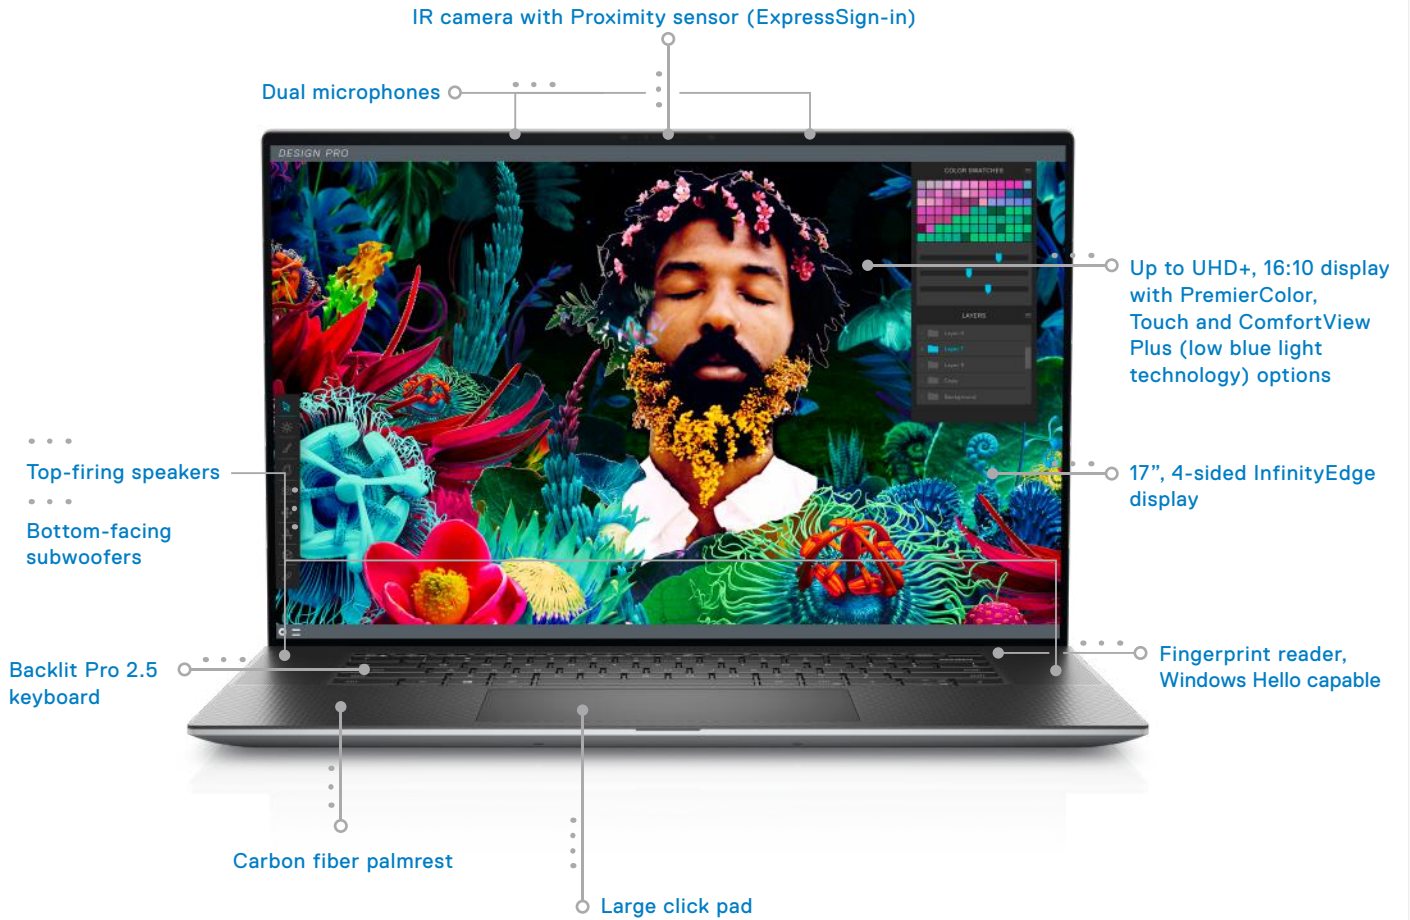

PRECISION

5770

Where elegance
meets performance

5770

Where elegance meets performance.

The smallest, thinnest & lightest 17" workstation with AI-based optimization

Titanium Gray aluminum cover

- Dell Optimizer for Precision**
- ExpressSign-in
 - ExpressConnect
 - ExpressCharge
 - ExpressResponse
 - Intelligent Audio
 - Reporting & Analytics

Immersive productivity and design

17", 16:10 InfinityEdge display, up to HDR400 UHD+, 100% sRGB & 99% DCI-P3, 500nits, PremierColor, with ComfortView Plus, Touch options
...
Backlit keyboard, Large touchpad
...
Intel WiFi AX211/BT5.2/vPro, Active steering antennae