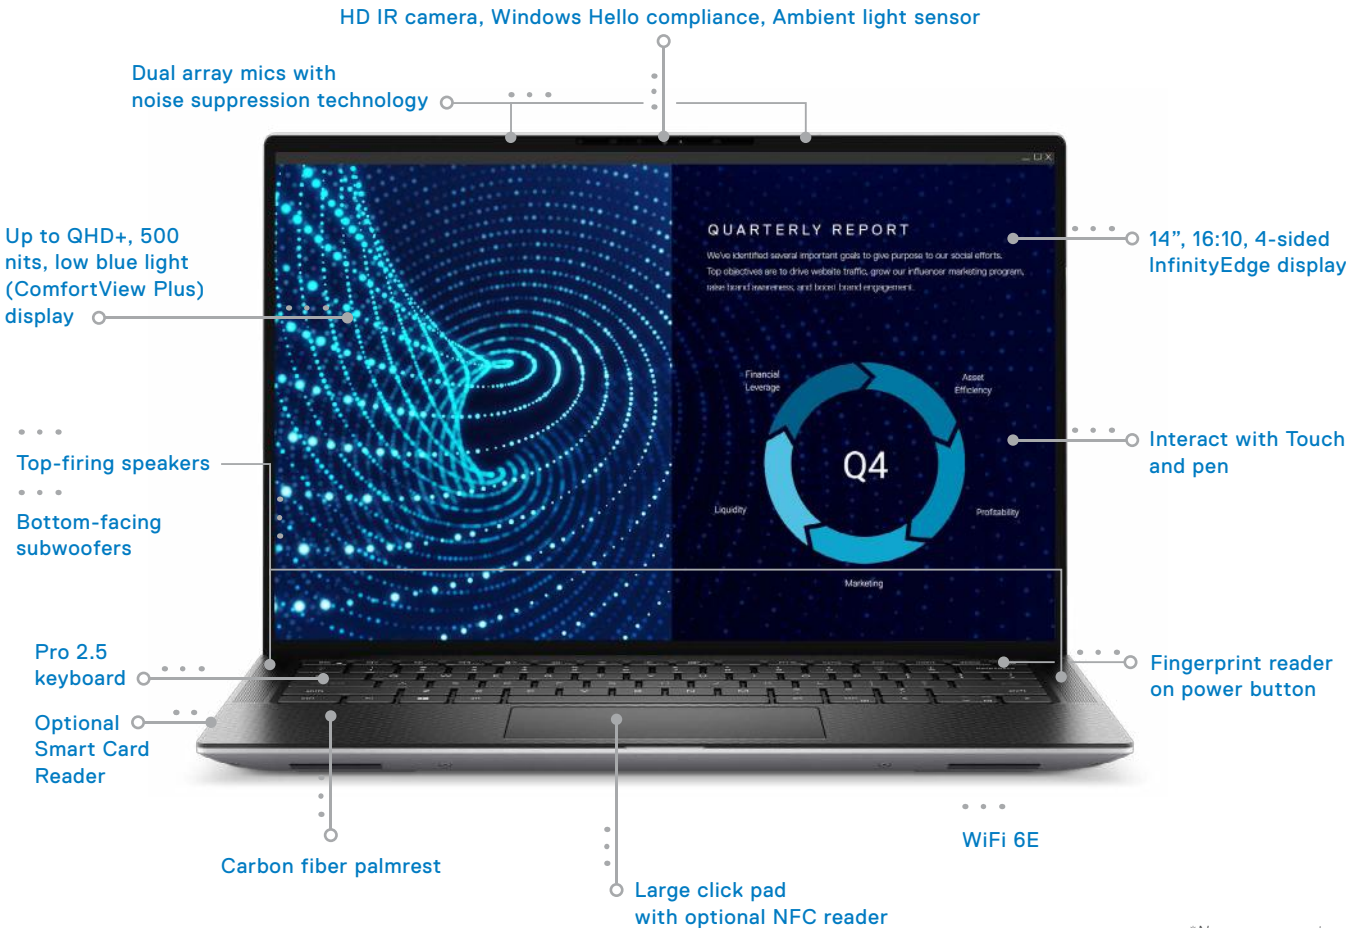

PRECISION

5470

Power your
creative zone.

5470

A small device made for big ideas.

Introducing the world's smallest, thinnest and most powerful 14" workstation

**No camera, no mic, no wireless option available for FED*