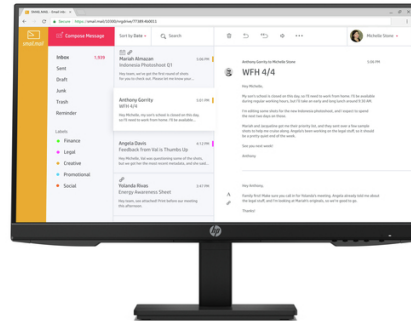

HP P24h G4 FHD Monitor

Affordable large-screen productivity

See more of your work onscreen with less window toggling on the HP P24h G4 FHD Height Adjust Monitor. It has business-class presentation features, adjustable comfort, stereo audio, and advanced connectivity to complement today's workspaces.

Crisp images and clear sound for all your content

- Navigate documents and spreadsheets and work in applications side by side on the 23.8-inch diagonal Full HD IPS screen with 1920 x 1080 resolution. Get convenient stereo audio right at the display.

Versatile connectivity

- Quickly connect to your devices and additional displays through the HDMI, DisplayPort™, and VGA connectors.

Featuring

- Find your best view with adjustable tilt settings, 100 mm of height adjustment, 360° swivel, tilt -5/+25 (+/-2), and 90° pivot rotation.
- Attach your HP Desktop Mini, HP Chromebox or select HP Thin Client directly behind the display.
- Filter blue light emission and shift colors to a warmer spectrum for more comfortable viewing with HP Low Blue Light mode. Adjust tilt for your best view.
- Free up valuable desk space with mounting options enabled by the 100-mm VESA pattern.
- Customize a total solution with options designed for your display, like the integrated SPK, which attaches easily to the lower bezel to add stereo audio without the desktop clutter.
- Energy efficiency and environmental sustainability are built into every ENERGY STAR® and TCO certified, EPEAT® 2019 registered, and low halogen display.
- Manage your display and make it work for you. HP Display Assistant allows you to quickly resize screen partitions so you can work in separate regions of the screen and helps deter theft by dimming a display that's disconnected without approval.
- We're just a call or click away. Rest assured that your IT investment is supported with our three-year standard limited warranty. To extend your protection, select an optional HP Care service.