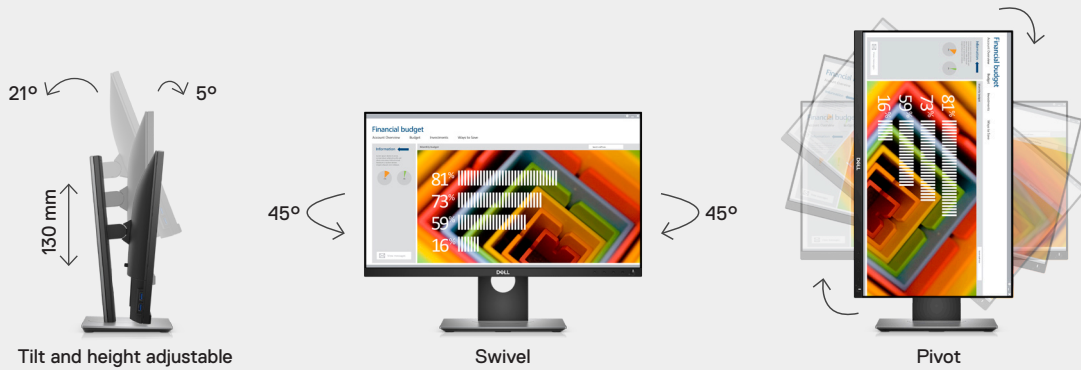

Adjustability and connectivity

DELL 24 MONITOR | P2418D

Easily adjust the panel to your preferred viewing position.

Connectivity

- | | |
|-----------------------|---|
| A AC power | E USB downstream |
| B HDMI port | F USB downstream ports (X1 with USB 3.0 BC1.2 charging capability) |
| C DisplayPort | G Stand lock |
| D USB upstream | H Dell soundbar mounting slots |