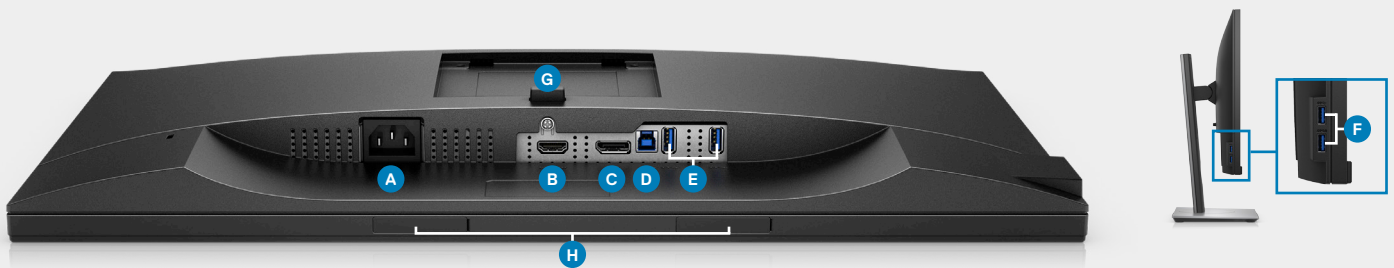

Design features

Stand	Tilt: -5°/21°, swivel: -45°/45°, pivot: 90° clockwise, height-adjustable: 130 mm
Security	Security lock slot (security lock not included), anti-theft stand lock slot (to panel)
VESA mounting support	100 mm x 100 mm

Adjustability and connectivity

DELL 24 MONITOR | P2418D

Easily adjust the panel to your preferred viewing position.

Connectivity

- | | |
|-----------------------|---|
| A AC power | E USB downstream |
| B HDMI port | F USB downstream ports (X1 with USB 3.0 BC1.2 charging capability) |
| C DisplayPort | G Stand lock |
| D USB upstream | H Dell soundbar mounting slots |