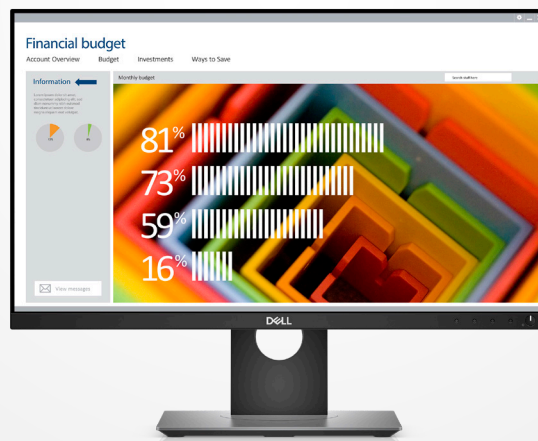

See more details. Get more done.

DELL 24 MONITOR | P2418D

More detailed content
See more with impressive details and accurate colour.

Stay focused
Easy on the eyes.
Comfortable to use.

Master multitasking
Productivity features designed for multitasking.

Highly reliable
Dell monitors — the number 1 monitor brand worldwide for four consecutive years.*

See more details. Get more done.

DELL 24 MONITOR | P2418D

MORE DETAILED CONTENT

- **Bring out every detail:** From Excel spreadsheets to colourful PowerPoint presentations, see fine details on this 23.8" QHD display. At 2560 x 1440 resolution, you get 1.77 times more details than Full HD.
- **Vibrant visuals:** Colours are vivacious and accurate, even across a wide 178°/178° viewing angle with 99% sRGB colour coverage.
- **Connect without compromising:** Get optimal connectivity for hi-definition QHD content, thanks to the convenient DisplayPort and HDMI port.

MASTER MULTITASKING

- **Boost productivity:** The 3-sided ultrathin bezel enables a smooth, seamless visual experience when working across dual monitors. In fact, dual monitor configurations can boost productivity by up to 18%¹.
- **Organization made easy:** Stay on task even with multiple apps open thanks to the Dell Display Manager. The Easy Arrange feature lets you quickly and conveniently tile and view your apps side by side.