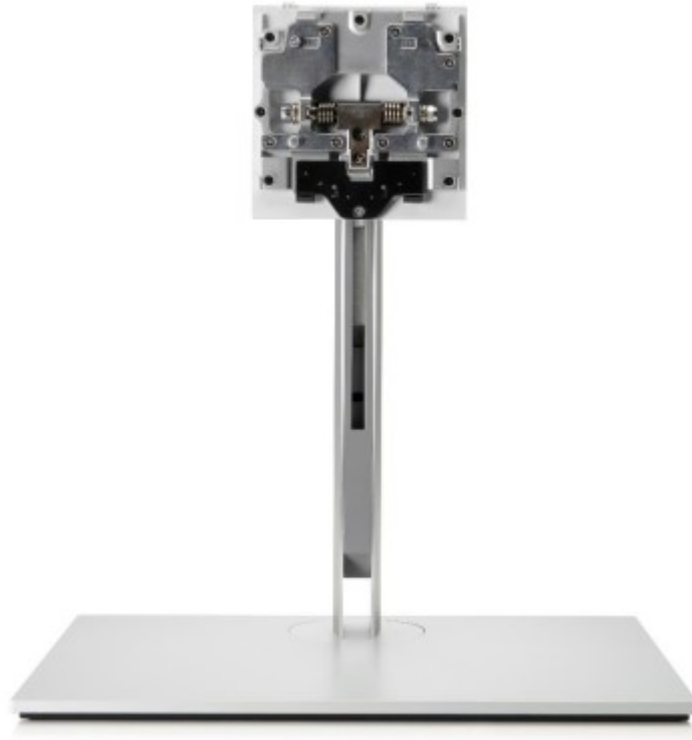

Technical Specifications

HP EliteOne 800 G6 23.8" Adjustable Height Stand

Dimensions (H x W x D)	37.45 x 31.85 x 23.7 cm (14.75 x 12.54 x 9.33 in)
Weight	2.39 kg (5.27 lb)
Compatibility	HP EliteOne 800 G6 23.8" AiO
Warranty	1 year
What's in box	1 Stand, Warranty card, Installation guide
Country of Origin	Made in China